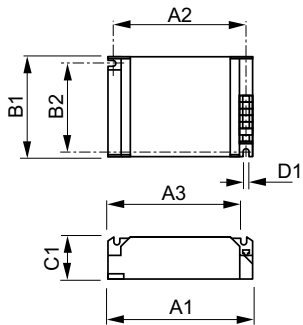

Product	D1	C1	A1	A2	B1	B2
HID-PV C 2x35 /S	4,5 mm	32,0	135,0	123,5	75,0	63,5
CDM 220-240V		mm	mm	mm	mm	mm
50/60Hz						