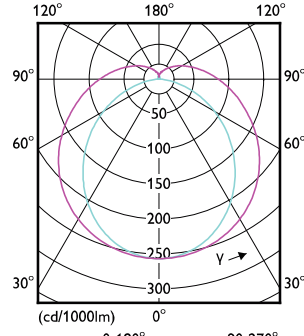

MASTER LEDtube EM/Mains