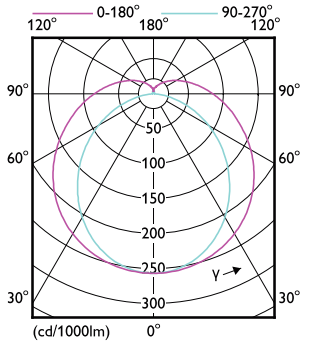

MASTER LEDtube EM/Mains