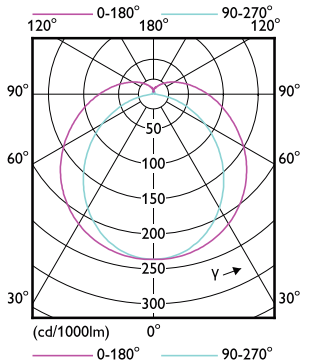

MASTER LEDtube EM/Mains