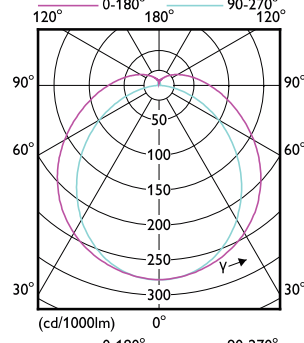

MASTER LEDtube EM/Mains