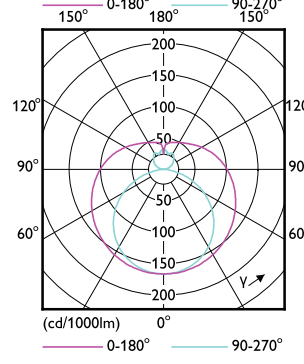

MASTER LEDtube EM/Mains