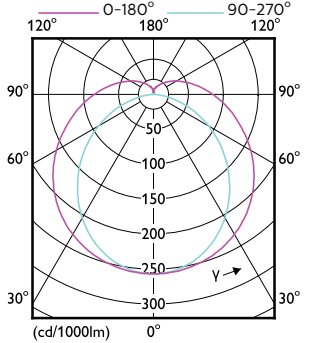

MASTER LEDtube EM/Mains