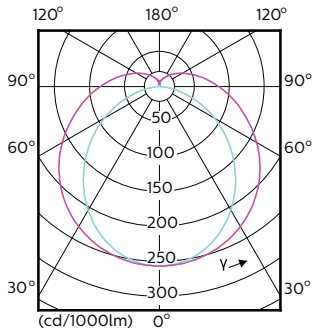

MASTER LEDtube EM/Mains