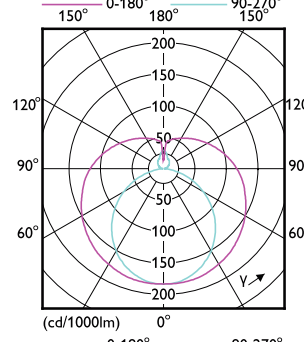

MASTER LEDtube EM/Mains