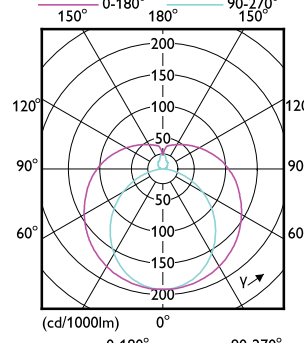

MASTER LEDtube EM/Mains