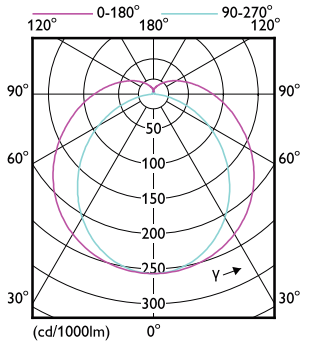

MASTER LEDtube EM/Mains