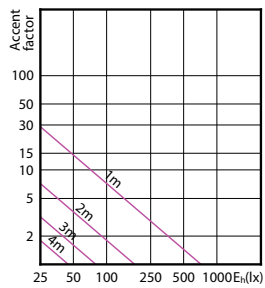

Accent Diagrams

SceneSwitch LED Lamps 50W GU10 827 36D SSW