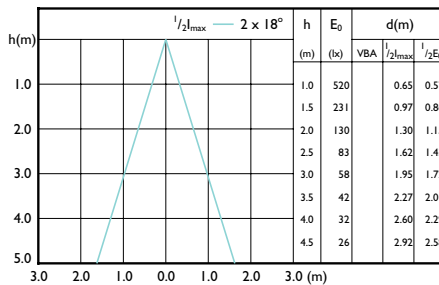

LEDspots SSW SLR 50W PAR16 GU10 827 36D-LBP-LBP