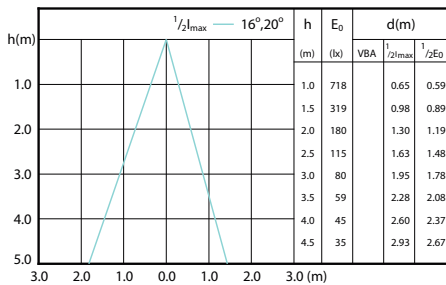

Beam Diagrams

SceneSwitch LED Lamps 50W GU10 827 36D SSW