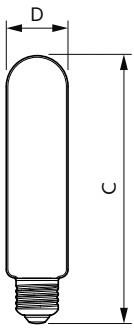

Trueforce CorePro LED HPL

Mittapiirros

Product	D	C
TForce Core LED HPL 36W E40 840 FR	90 mm	230 mm
TForce Core LED HPL 36W E40 830 FR	90 mm	230 mm

Product
TForce Core LED road 17W 740 E27 MV
TForce Core LED road 17W 730 E27 MV

Product
TForce Core LED road 26W 740 E27 MV
TForce Core LED road 26W 730 E27 MV

Product
TForce Core LED road 40W 730 E40 MV
TForce Core LED road 40W 740 E40 MV