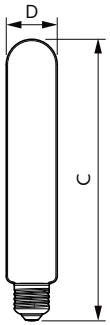

Trueforce CorePro LED HPL

Mittapiirros

Product	D	C
TForce Core LED HPL 36W E40 840 FR	90 mm	230 mm
TForce Core LED HPL 36W E40 830 FR	90 mm	230 mm

Product
TForce Core LED road 17W 740 E27 MV
TForce Core LED road 17W 730 E27 MV

Product
TForce Core LED road 26W 740 E27 MV
TForce Core LED road 26W 730 E27 MV

Product
TForce Core LED road 40W 730 E40 MV
TForce Core LED road 40W 740 E40 MV