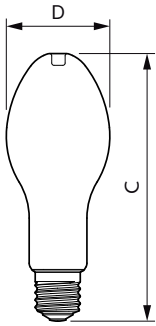

Trueforce CorePro LED HPL

Mittapiirros

Product	D	C
TForce Core LED HPL 36W E40 840 FR	90 mm	230 mm
TForce Core LED HPL 36W E40 830 FR	90 mm	230 mm

Product
TForce Core LED road 17W 740 E27 MV
TForce Core LED road 17W 730 E27 MV

Product
TForce Core LED road 26W 740 E27 MV
TForce Core LED road 26W 730 E27 MV

Product
TForce Core LED road 40W 730 E40 MV
TForce Core LED road 40W 740 E40 MV