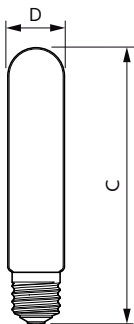

Trueforce CorePro LED HPL

Mittapiirros

Product	D	C
TForce Core LED HPL 36W E40 840 FR	90 mm	230 mm
TForce Core LED HPL 36W E40 830 FR	90 mm	230 mm

Product
TForce Core LED road 17W 740 E27 MV
TForce Core LED road 17W 730 E27 MV

Product
TForce Core LED road 26W 740 E27 MV
TForce Core LED road 26W 730 E27 MV

Product
TForce Core LED road 40W 730 E40 MV
TForce Core LED road 40W 740 E40 MV