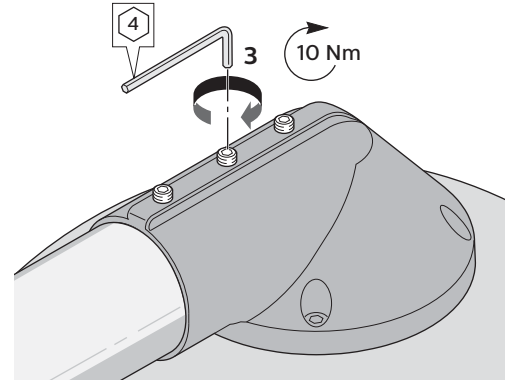

Copenhagen LED gen2 BRS562
Copenhagen City LED gen2 BRS762
Side entry Ø 48 mm