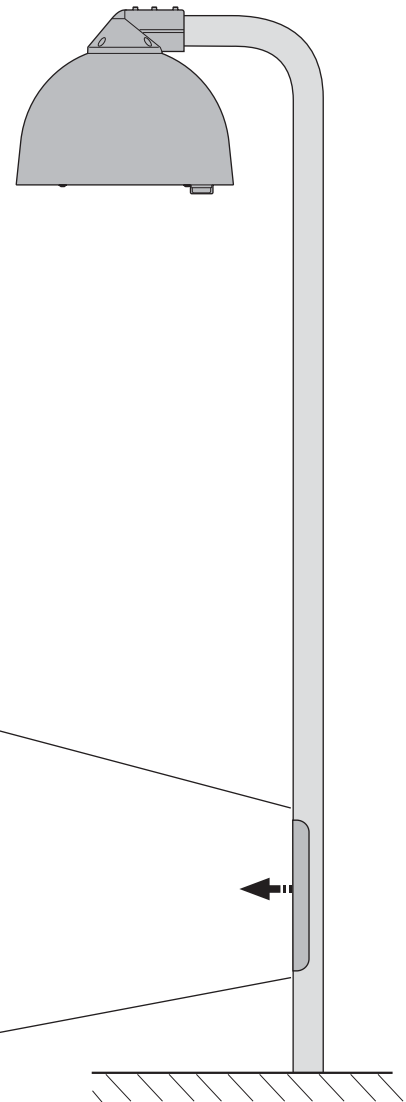

Service tag