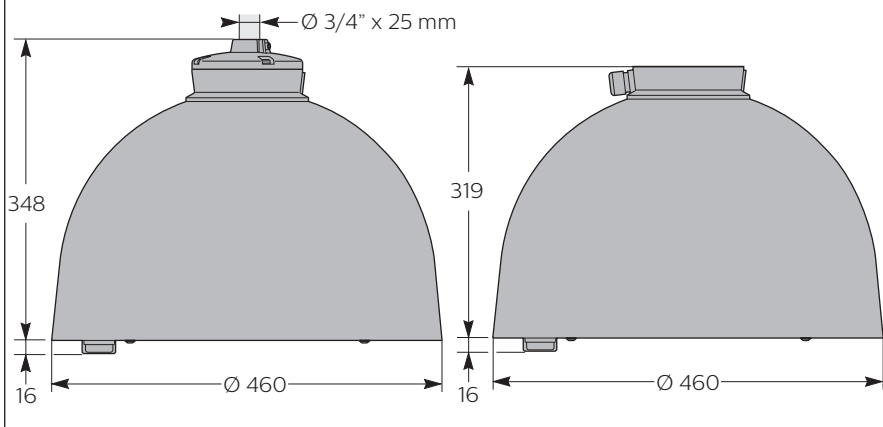

Copenhagen LED gen2 BDS562
Copenhagen City LED gen2 BDS762 - Center 3/4" thread

Copenhagen LED gen2 BSS562
Copenhagen City LED gen2 BSS762 - Suspended / Wire