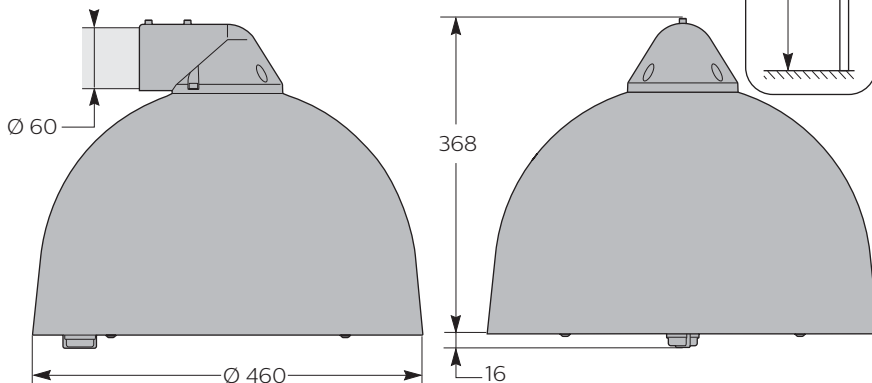

*Maxi number of luminaire on MCB 16A type B

Copenhagen LED gen2 BRS562
Copenhagen City LED gen2 BRS762 / Side entry Ø 48 mm

 **Copenhagen gen2 BRS562 / BRS762**
Side entry Ø 48 mm / Ø 60 mm

Copenhagen LED gen2 BRS562
Copenhagen City LED gen2 BRS762 / Side entry Ø 60 mm