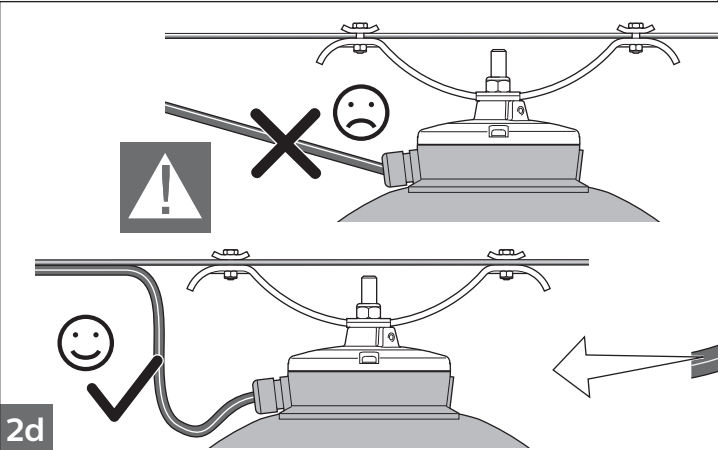

2c

Copenhagen LED gen2 BSS562
Copenhagen City LED gen2 BSS762
Suspended / Wire