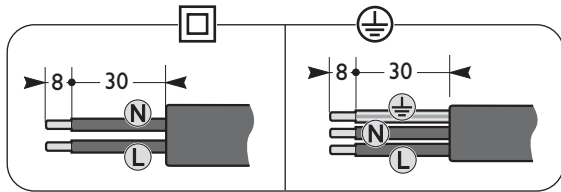

*Maxi number of luminaire on MCB 16A type B

Copenhagen LED gen2 BRS562
Copenhagen City LED gen2 BRS762 / Side entry Ø 48 mm

 **Copenhagen gen2 BRS562 / BRS762**
Side entry Ø 48 mm / Ø 60 mm

Copenhagen LED gen2 BRS562
Copenhagen City LED gen2 BRS762 / Side entry Ø 60 mm

Copenhagen gen2 BSS562 / BSS762
Suspended / Wire

Copenhagen LED gen2 BDS562
Copenhagen City LED gen2 BDS762 - Center 3/4" thread

Copenhagen LED gen2 BSS562
Copenhagen City LED gen2 BSS762 - Suspended / Wire

Copenhagen gen2 BDS562 / BDS762
Center 3/4" thread

Copenhagen LED gen2 BRS562
Copenhagen City LED gen2 BRS762
Side entry Ø 48 mm

2a

Copenhagen LED gen2 BRS562
 Copenhagen City LED gen2 BRS762
 Side entry Ø 60 mm