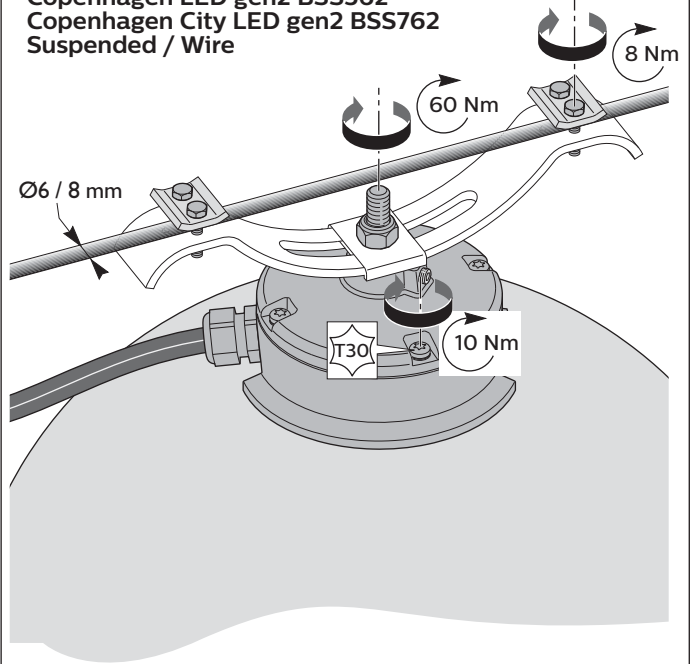

Copenhagen gen2 BSS562 / BSS762
Suspended / Wire

Copenhagen LED gen2 BDS562
Copenhagen City LED gen2 BDS762 - Center 3/4" thread

Copenhagen LED gen2 BSS562
Copenhagen City LED gen2 BSS762 - Suspended / Wire

Copenhagen gen2 BDS562 / BDS762
Center 3/4" thread

Copenhagen LED gen2 BRS562
Copenhagen City LED gen2 BRS762
Side entry Ø 48 mm

2a

Copenhagen LED gen2 BRS562
 Copenhagen City LED gen2 BRS762
 Side entry Ø 60 mm

2b

Copenhagen LED gen2 BDS562
 Copenhagen City LED gen2 BDS762
 Center 3/4" thread

2c

Copenhagen LED gen2 BSS562
 Copenhagen City LED gen2 BSS762
 Suspended / Wire

2d

LUMISTEP

DYNADIMMER

RF/CTC