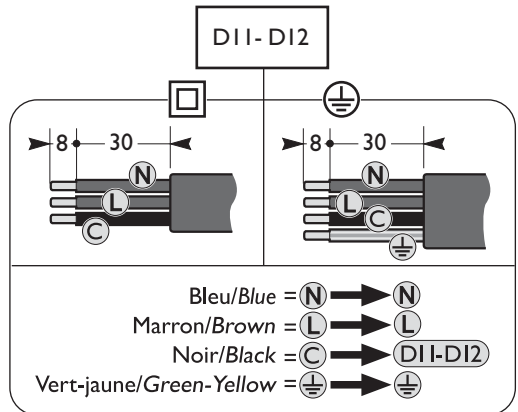

*Maxi number of luminaire on MCB 16A type B

Copenhagen LED gen2 BRS562
Copenhagen City LED gen2 BRS762 / Side entry Ø 48 mm

 **Copenhagen gen2 BRS562 / BRS762**
Side entry Ø 48 mm / Ø 60 mm

Copenhagen LED gen2 BRS562
Copenhagen City LED gen2 BRS762 / Side entry Ø 60 mm

Copenhagen gen2 BSS562 / BSS762
Suspended / Wire

Copenhagen LED gen2 BDS562
Copenhagen City LED gen2 BDS762 - Center 3/4" thread

Copenhagen LED gen2 BSS562
Copenhagen City LED gen2 BSS762 - Suspended / Wire

Copenhagen gen2 BDS562 / BDS762
Center 3/4" thread

Copenhagen LED gen2 BRS562
Copenhagen City LED gen2 BRS762
Side entry Ø 48 mm

2a

Copenhagen LED gen2 BRS562
 Copenhagen City LED gen2 BRS762
 Side entry Ø 60 mm