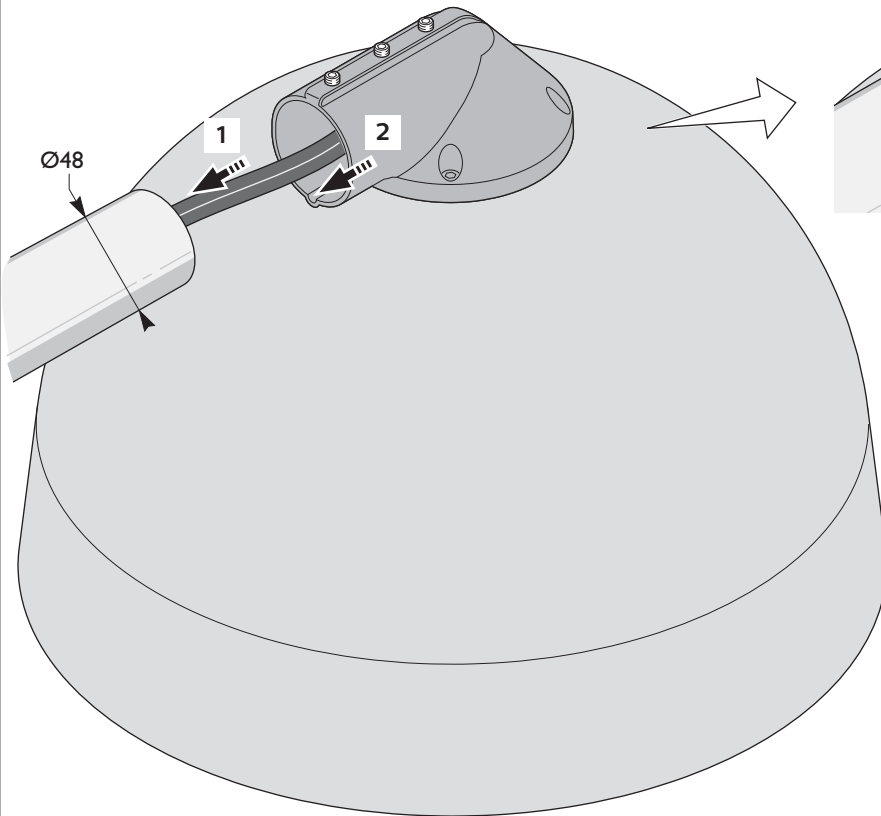

Copenhagen gen2 BSS562 / BSS762
Suspended / Wire

Copenhagen LED gen2 BDS562
Copenhagen City LED gen2 BDS762 - Center 3/4" thread

Copenhagen LED gen2 BSS562
Copenhagen City LED gen2 BSS762 - Suspended / Wire

Copenhagen gen2 BDS562 / BDS762
Center 3/4" thread

Copenhagen LED gen2 BRS562
Copenhagen City LED gen2 BRS762
Side entry Ø 48 mm

2a

Copenhagen LED gen2 BRS562
 Copenhagen City LED gen2 BRS762
 Side entry Ø 60 mm