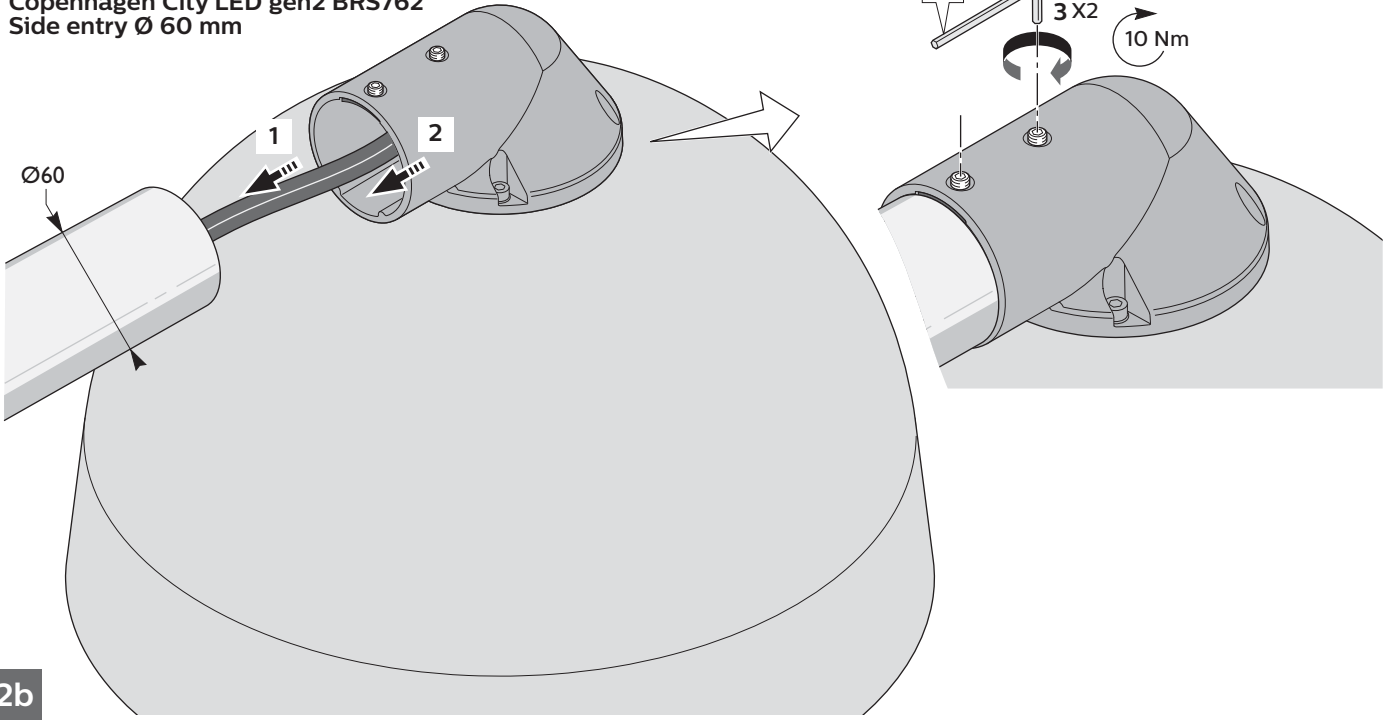

Copenhagen gen2 BDS562 / BDS762
Center 3/4" thread

Copenhagen LED gen2 BRS562
Copenhagen City LED gen2 BRS762
Side entry Ø 48 mm

2a

Copenhagen LED gen2 BRS562
 Copenhagen City LED gen2 BRS762
 Side entry Ø 60 mm