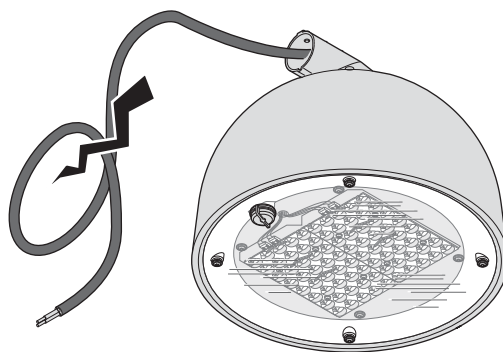

D9 DALI

SR

Service tag

GB

If the external flexible cable or cord of this luminaire is damaged, it shall be exclusively replaced by the manufacturer or his service agent or a similar qualified person in order to avoid a hazard.