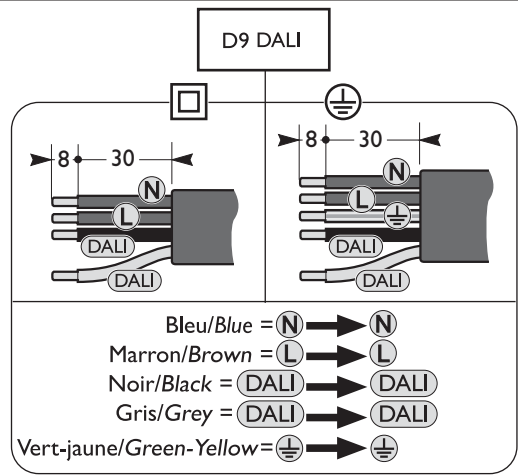

*Maxi number of luminaire on MCB 16A type B

Copenhagen LED gen2 BRS562
Copenhagen City LED gen2 BRS762 / Side entry Ø 48 mm

 **Copenhagen gen2 BRS562 / BRS762**
Side entry Ø 48 mm / Ø 60 mm

Copenhagen LED gen2 BRS562
Copenhagen City LED gen2 BRS762 / Side entry Ø 60 mm

Copenhagen gen2 BSS562 / BSS762
Suspended / Wire

Copenhagen LED gen2 BDS562
Copenhagen City LED gen2 BDS762 - Center 3/4" thread

Copenhagen LED gen2 BSS562
Copenhagen City LED gen2 BSS762 - Suspended / Wire

Copenhagen gen2 BDS562 / BDS762
Center 3/4" thread

Copenhagen LED gen2 BRS562
Copenhagen City LED gen2 BRS762
Side entry Ø 48 mm

2a

Copenhagen LED gen2 BRS562
 Copenhagen City LED gen2 BRS762
 Side entry Ø 60 mm