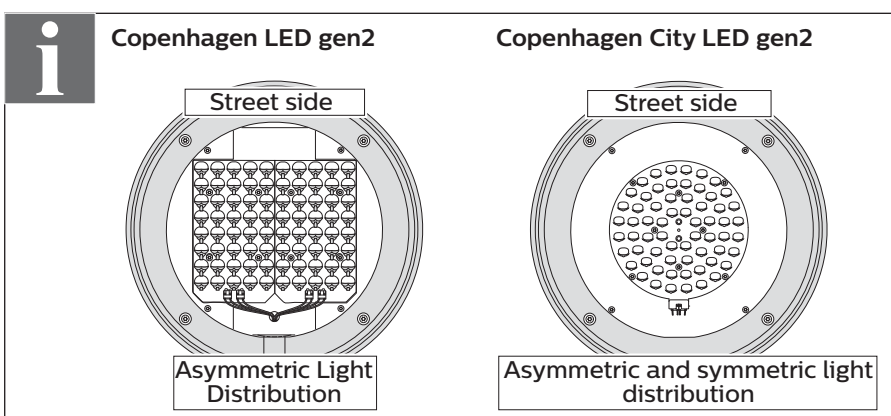

*Maxi number of luminaire on MCB 16A type B

Copenhagen LED gen2 BRS562
Copenhagen City LED gen2 BRS762 / Side entry Ø 48 mm

 **Copenhagen gen2 BRS562 / BRS762**
Side entry Ø 48 mm / Ø 60 mm

Copenhagen LED gen2 BRS562
Copenhagen City LED gen2 BRS762 / Side entry Ø 60 mm

Copenhagen gen2 BSS562 / BSS762
Suspended / Wire

Copenhagen LED gen2 BDS562
Copenhagen City LED gen2 BDS762 - Center 3/4" thread

Copenhagen LED gen2 BSS562
Copenhagen City LED gen2 BSS762 - Suspended / Wire

Copenhagen gen2 BDS562 / BDS762
Center 3/4" thread

Copenhagen LED gen2 BRS562
Copenhagen City LED gen2 BRS762
Side entry Ø 48 mm

2a

Copenhagen LED gen2 BRS562
 Copenhagen City LED gen2 BRS762
 Side entry Ø 60 mm