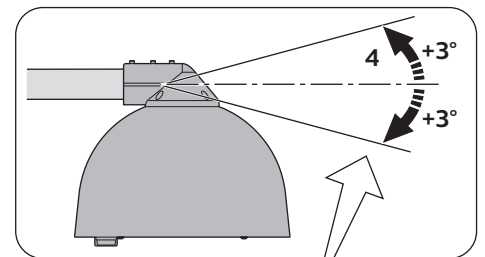

Copenhagen LED gen2 BRS562
Copenhagen City LED gen2 BRS762
Side entry Ø 48 mm