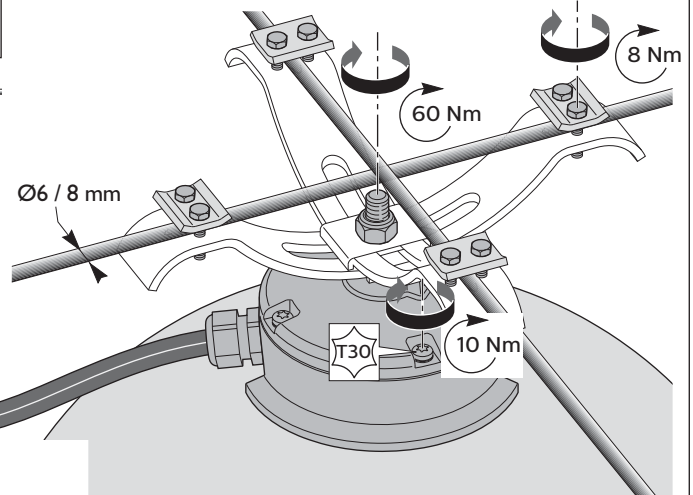

2c

Copenhagen LED gen2 BSS562
Copenhagen City LED gen2 BSS762
Suspended / Wire