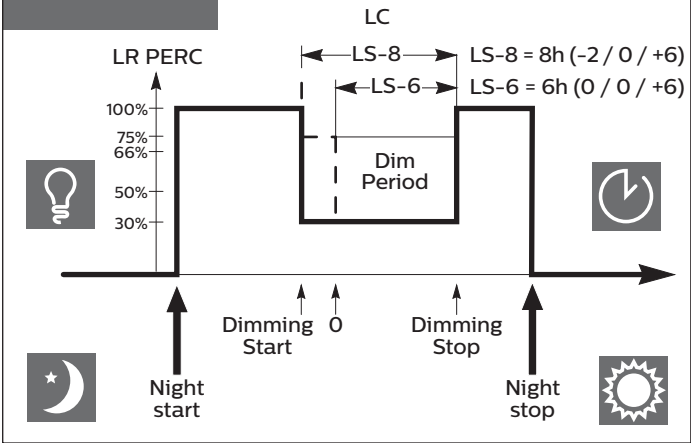

2b

Copenhagen LED gen2 BDS562
 Copenhagen City LED gen2 BDS762
 Center 3/4" thread

2c

Copenhagen LED gen2 BSS562
 Copenhagen City LED gen2 BSS762
 Suspended / Wire

2d

LUMISTEP

DYNADIMMER

RF/CTC