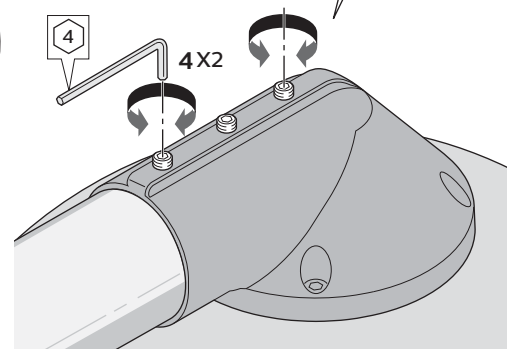

Copenhagen LED gen2 BRS562
Copenhagen City LED gen2 BRS762
Side entry Ø 48 mm