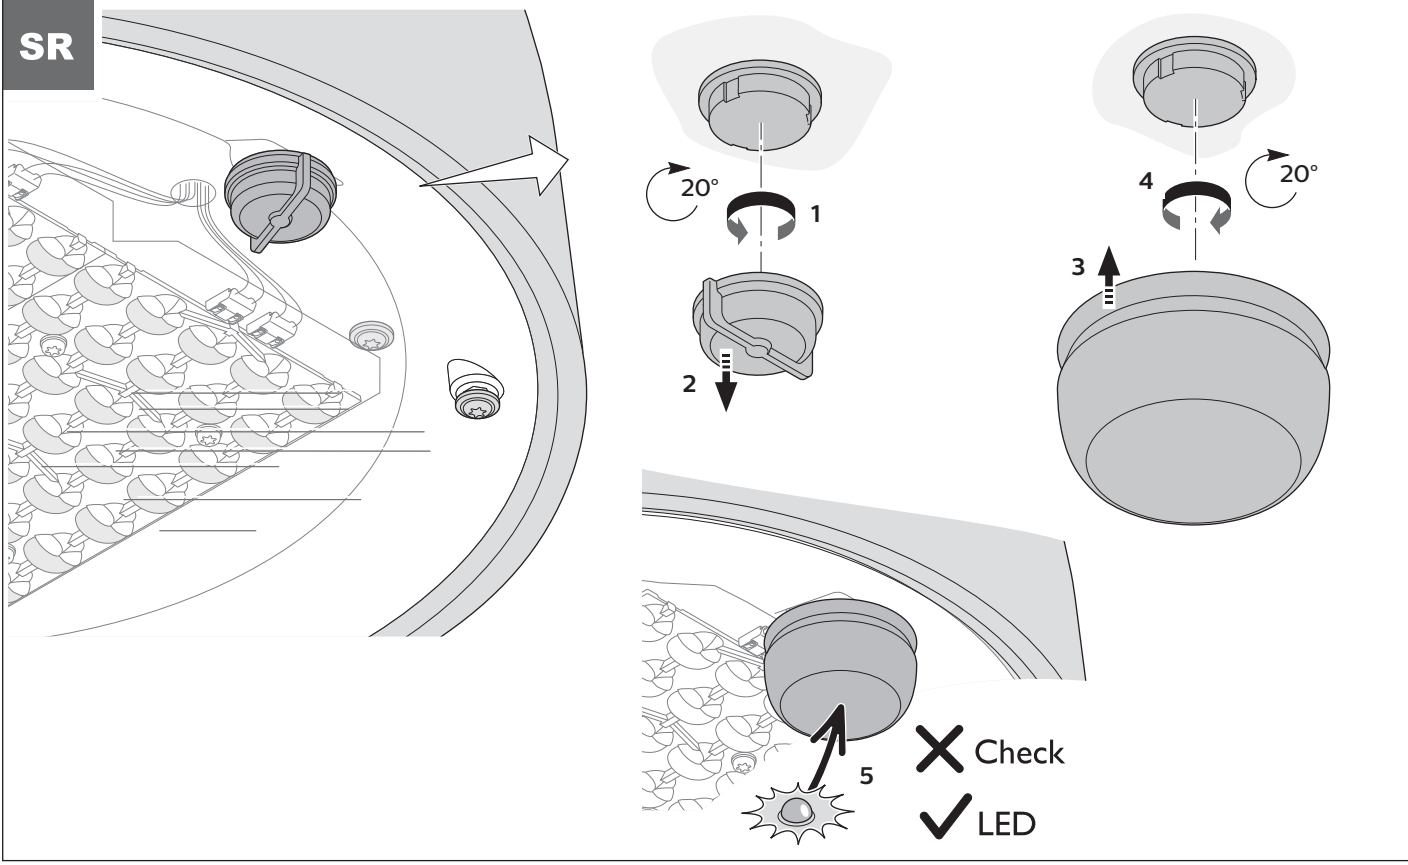

LUMISTEP

DYNADIMMER

RF/CTC

D9 DALI

SR