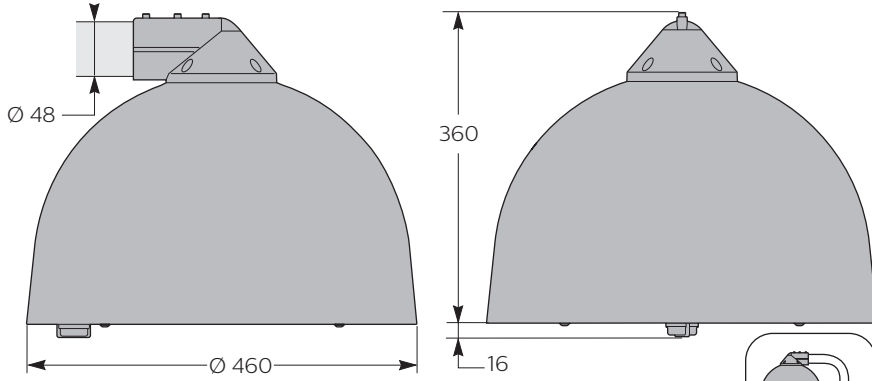

*Maxi number of luminaire on MCB 16A type B

Copenhagen LED gen2 BRS562
Copenhagen City LED gen2 BRS762 / Side entry Ø 48 mm

 **Copenhagen gen2 BRS562 / BRS762**
Side entry Ø 48 mm / Ø 60 mm

Copenhagen LED gen2 BRS562
Copenhagen City LED gen2 BRS762 / Side entry Ø 60 mm