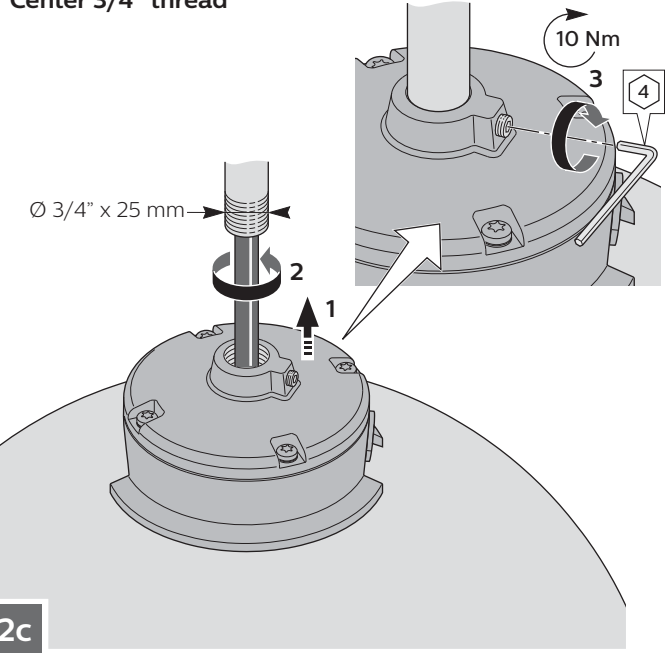

2b

Copenhagen LED gen2 BDS562
Copenhagen City LED gen2 BDS762
Center 3/4" thread