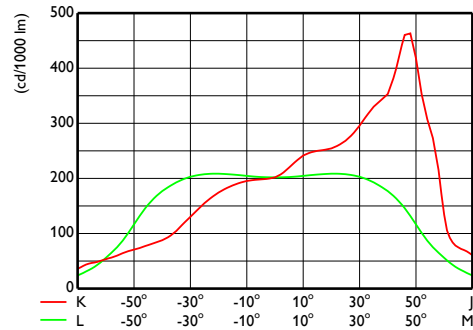

Coreline tempo X-Large

Mittapiirros

CoreLine Tempo BVP110/120/125/130/140

Valonjakotiedot

OFPC1_BVP140T251xLED480-4S740OFA52

OFCS1_BVP140T251xLED480-4S740OFA52

OFPC1_BVP140T251xLED480-4S740OFA52

OFCS1_BVP140T251xLED480-4S740OFA52

Coreline tempo X-Large