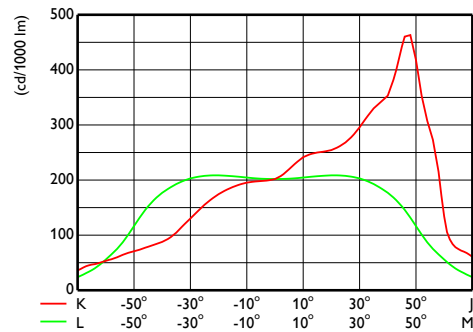

Coreline tempo X-Large

Mittapiirros

CoreLine Tempo BVP110/120/125/130/140

Valonjakotiedot

OFPC1_BVP140T251xLED480-4S740OFA52

OFCS1_BVP140T251xLED480-4S740OFA52

OFPC1_BVP140T251xLED480-4S740OFA52

OFCS1_BVP140T251xLED480-4S740OFA52

Coreline tempo X-Large