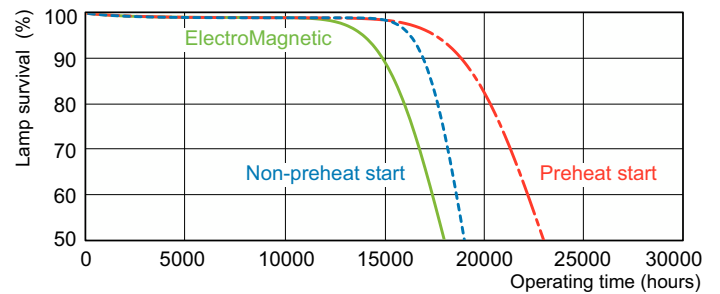

Life Expectancy Diagram - MASTER TL-D Super 80 18W/827 1SL/25