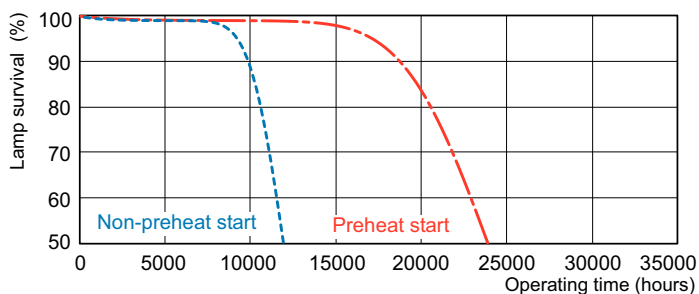

Käyttöikä

Life Expectancy Diagram - MASTER TL5 HE 14W/830 UNP/40