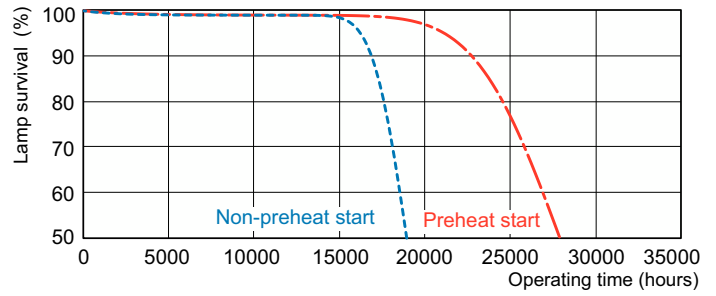

MASTER TL5 High Efficiency

Käyttöikä

Life Expectancy Diagram - MASTER TL5 HE 14W/840 UNP/40

Lumen Maintenance Diagram - MASTER TL5 HE 14W/840 UNP/40