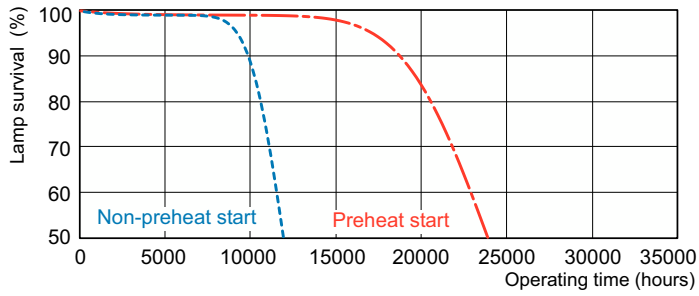

MASTER TL5 High Efficiency

Käyttöikä

Life Expectancy Diagram - MASTER TL5 HE 14W/840 UNP/40

Lumen Maintenance Diagram - MASTER TL5 HE 14W/840 UNP/40