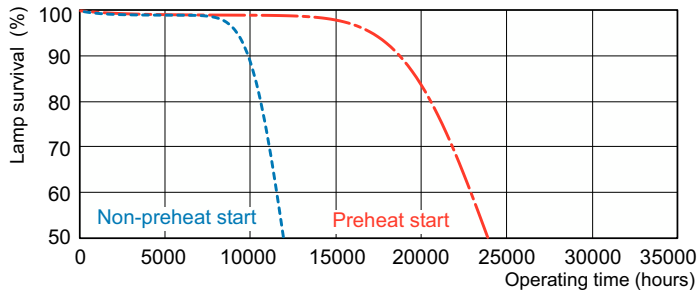

MASTER TL5 High Efficiency

Käyttöikä

Life Expectancy Diagram - MASTER TL5 HE 21W/827 SLV/40

Lumen Maintenance Diagram - MASTER TL5 HE 21W/827 SLV/40