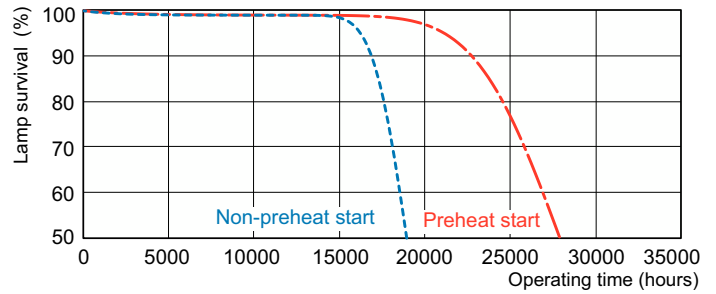

MASTER TL5 High Efficiency

Käyttöikä

Life Expectancy Diagram - MASTER TL5 HE 21W/827 SLV/40

Lumen Maintenance Diagram - MASTER TL5 HE 21W/827 SLV/40