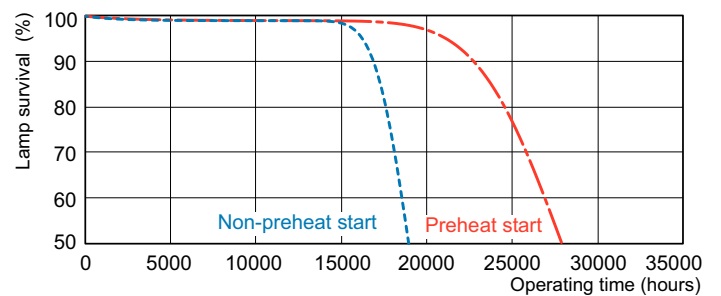

Life Expectancy Diagram - MASTER TL5 HE 28W/830 UNP/40