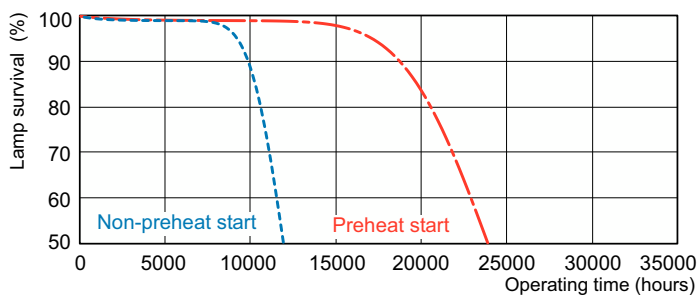

Käyttöikä

Life Expectancy Diagram - MASTER TL5 HE 28W/830 UNP/40