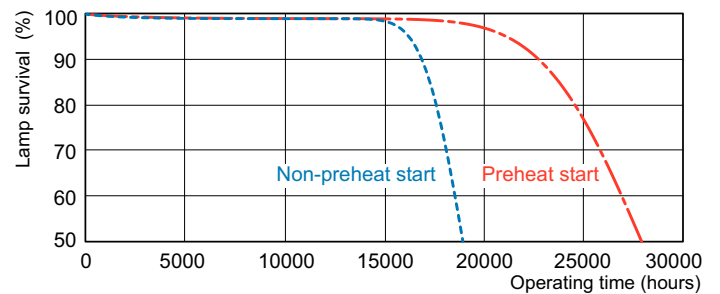

Life Expectancy Diagram - MASTER TL5 HO 24W/830 SLV/40

Life Expectancy Diagram - MASTER TL5 HO 24W/830 SLV/40