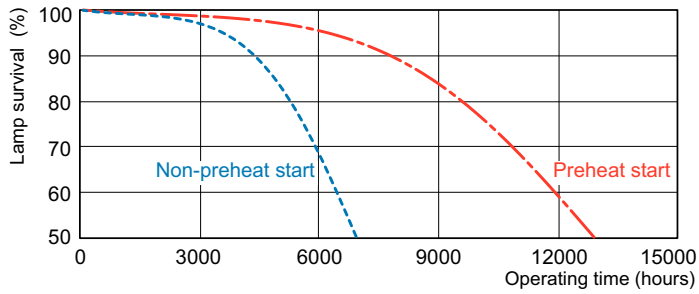

MASTER PL-S 4-nastainen

Käyttöikä

Life Expectancy Diagram - MASTER PL-S 11W/830/4P 1CT/5X10BOX

Lumen Maintenance Diagram - MASTER PL-S 11W/830/4P 1CT/5X10BOX