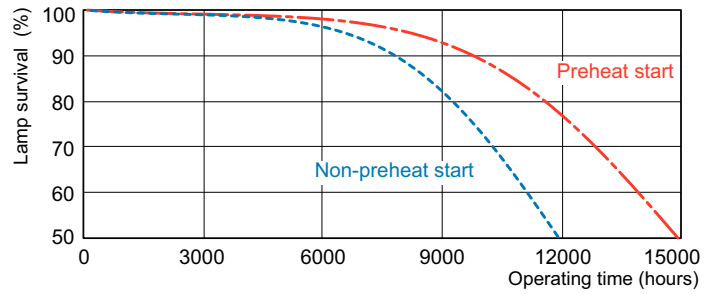

MASTER PL-S 4-nastainen

Käyttöikä

Life Expectancy Diagram - MASTER PL-S 11W/830/4P 1CT/5X10BOX

Lumen Maintenance Diagram - MASTER PL-S 11W/830/4P 1CT/5X10BOX