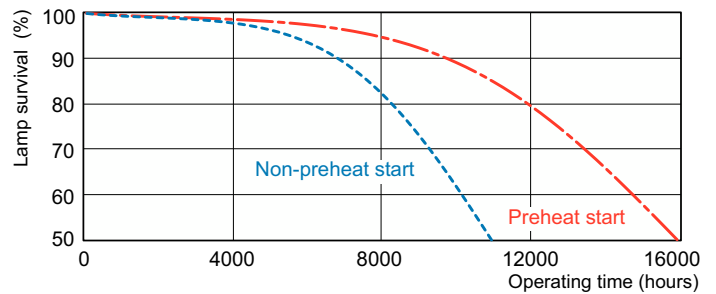

Life Expectancy Diagram - MASTER TL5 Circular 22W/830 1CT/10