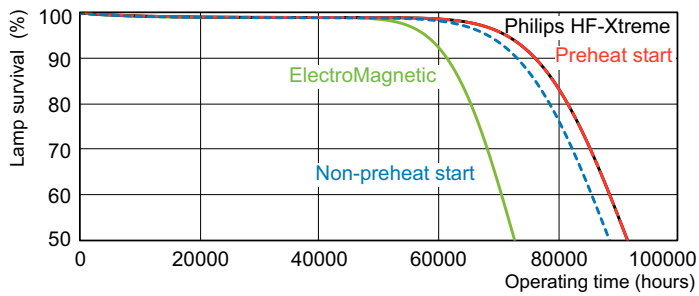

Life Expectancy Diagram - MASTER TL-D Xtreme 58W/840 SLV

Life Expectancy Diagram - MASTER TL-D Xtreme 58W/840 SLV