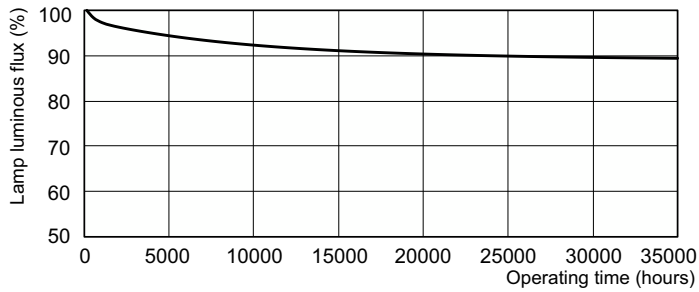

MASTER TL5 High Efficiency Eco

Käyttöikä

Life Expectancy Diagram - MASTER TL5 HE Eco 13=14W/830 UNP/40

Life Expectancy Diagram - MASTER TL5 HE Eco 13=14W/830 UNP/40

Lumen Maintenance Diagram - MASTER TL5 HE Eco 13=14W/830 UNP/40