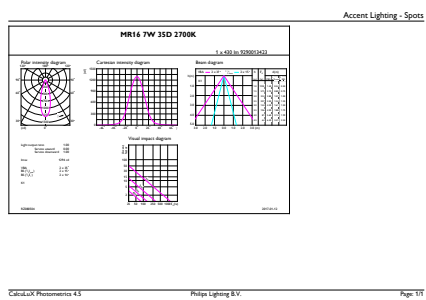

Mittapiirros

MR16 12V 6.5-42W 420lm 35D 2700K GU5.3 D

Product	D	C
MASTER LED ExpertColor 6.5-35W MR16 927 36D	51 mm	46 mm

Valonjakotiedot

PAR38 120V 17-90W 1150lm 8D 2700K E26 D

MR16 12V 6.5-42W 420lm 35D 2700K GU5.3 D