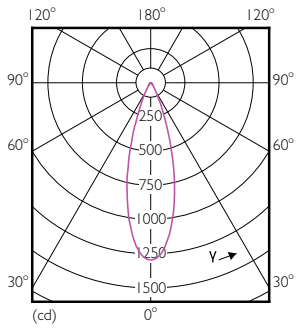

MASTER LEDspot ExpertColor LV

Valonjakotiedot

LEDspots MR16 7W 927 430lm 35D