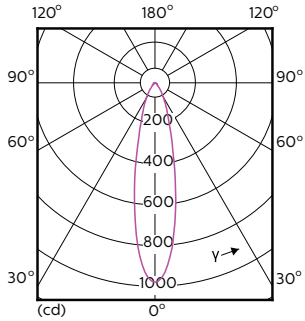

MASTER LEDspot ExpertColor MV

Valonjakotiedot

Light Distribution Diagram