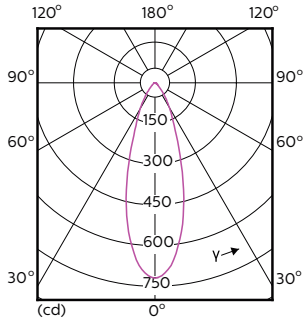

MASTER LEDspot ExpertColor MV

Valonjakotiedot

Light Distribution Diagram - MAS LED ExpertColor 3.9-35W GU10 940 36D