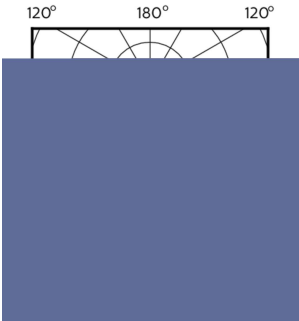

MASTER LEDspot ExpertColor MV

Valonjakotiedot

MASTER LEDspot ExpertColor MV 50W GU10 927 36D