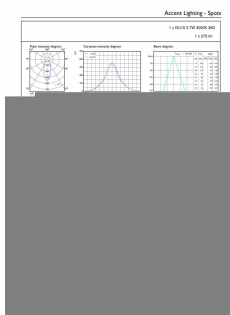

Mittapiirros

MASTER LED spot VLE D 3.7-35W GU10 930 36D

Product	D	C
MASTER LED spot VLE D 3.7-35W GU10 930 36D	50 mm	54 mm

Valonjakotiedot

Accent Lighting Spots

Spectral Power Distribution Colour

MASTER LEDspot MV