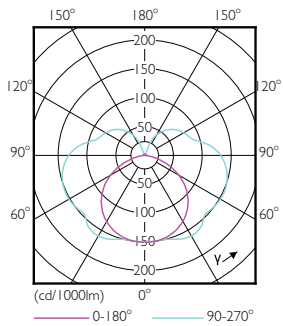

CorePro LEDlinearMV 14-120W R7S 830 D