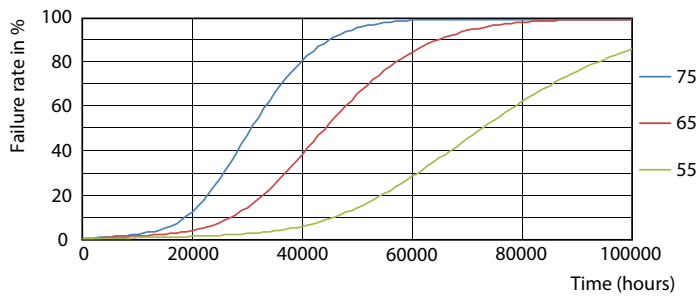

LEDtube MAS SLR 18,2W 70K FailureRate-LED-LED