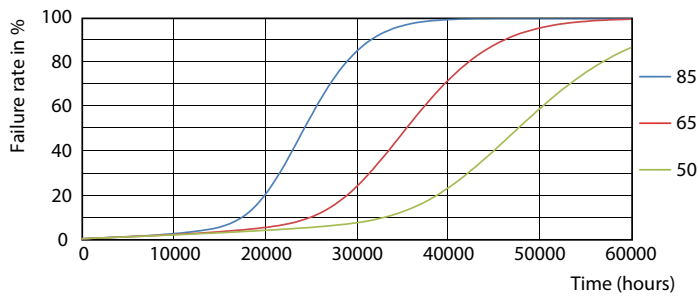

LEDtube PLC 400mm 16-5W 2G11 830 2000lm

LEDtube PLC 400mm 16-5W 2G11 830 2000lm