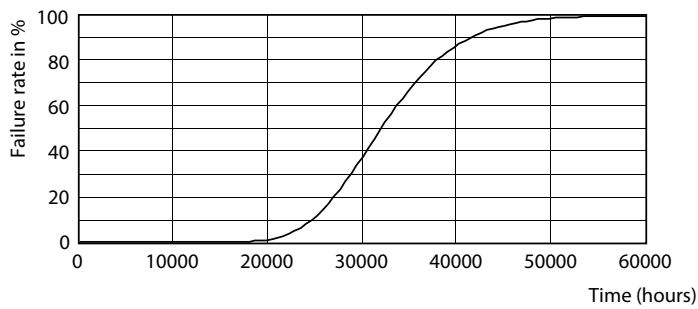

LEDtube COR SLR 23W 30K FailureRate-LED-LED

18W G13