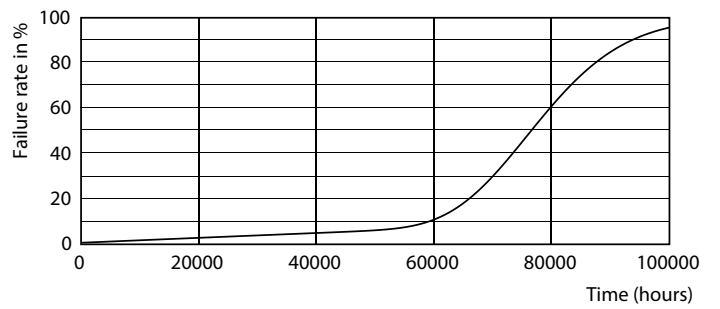

Life Expectancy Diagram