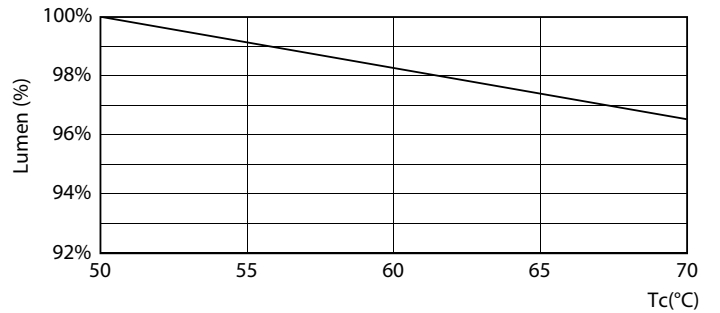

MASTER LEDtube EM/Mains

Valonjakotiedot

General uniform lighting

Käyttöikä

LumenVsTc

FailureRate