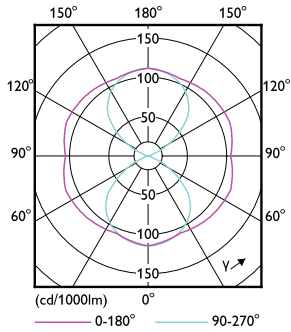

MASTER - LED HID SON-T

Valonjakotiedot

Light Distribution Diagram - TForce LED Road 42-25W E27 740