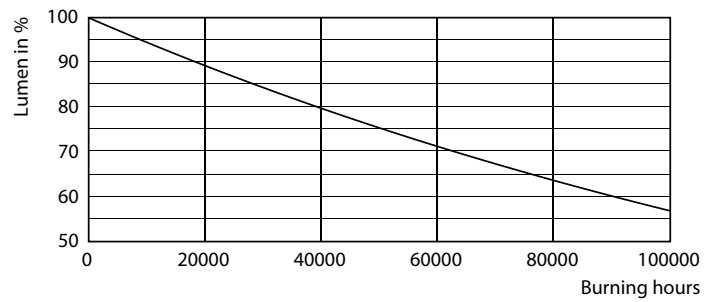

LumenVsTc

FailureRate