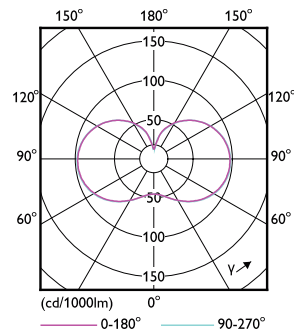

Light Distribution Diagram - TForce Core LED HPL 26W E27 830 FR