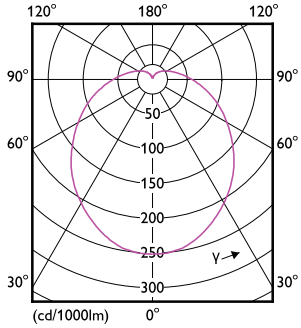

TrueForce Core LED Industrial and Retail (Highbay – HPI/SON/HPL)

Valonjakotiedot

Light Distribution Diagram - TForce Core HB MV ND 20W E27 840 G3