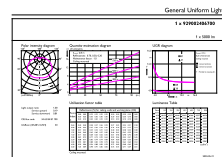

Mittapiirros

Product	D	C
TForce Core HB MV ND 35W E27 840 G3	118 mm	193 mm

Valonjakotiedot

Light Distribution Diagram - TForce Core HB MV ND 35W E27 840 G3

General uniform lighting - TForce Core HB MV ND 35W E27 840 G3