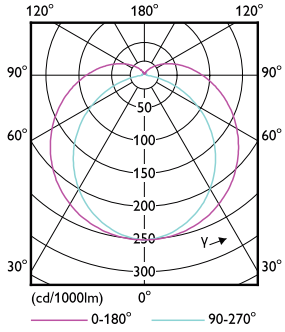

Other LEDtube

Valonjakotiedot

LEDtube 2,2W S14S 250lm