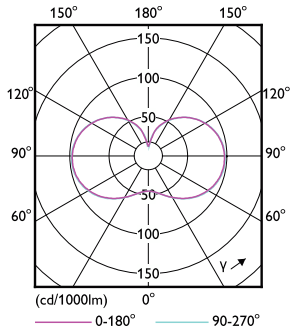

CorePro LED HPL

Valonjakotiedot

Light Distribution Diagram - TForce Core LED HPL 36W E40 840 FR