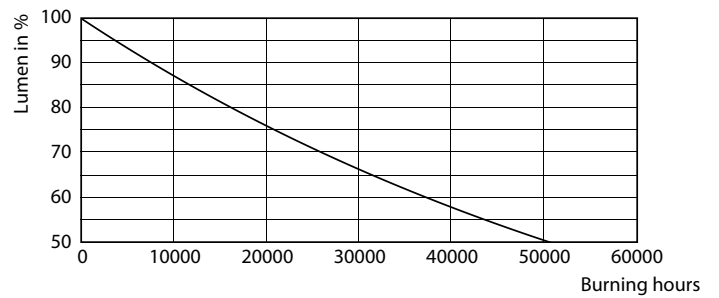

Lumen Maintenance Diagram - MR11 GU10 3.5W-35W WW 36D 2700K SRT6