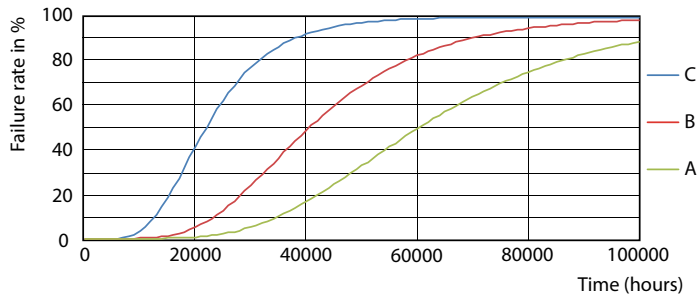

Master Value LEDtube T8

Valonjakotiedot

Käyttöikä

LEDtube_60K