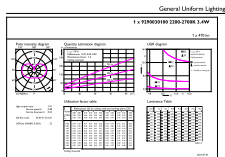

LEDbulb MAS SLR 3,4W A60 E27 927 FR-GUL