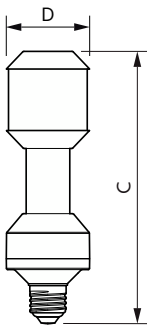

Mittapiirros

Product	D	C
TForce LED Road 25W E27 730 MV	61 mm	200 mm

Valonjakotiedot

Light Distribution Diagram - TForce LED Road 25W E27 730 MV

General uniform lighting - TForce LED Road 25W E27 730 MV

MASTER - LED HID SON-T