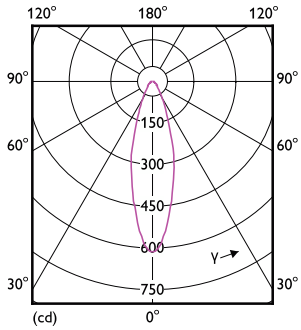

MASTER LEDspot ExpertColor AR111

Valonjakotiedot

Light Distribution Diagram - MAS ExpertColor 14.8-75W 930 AR111 24D