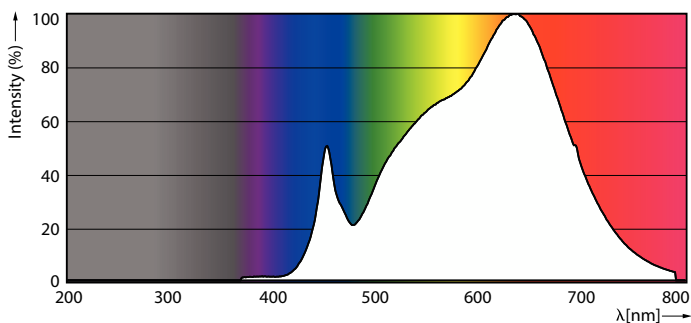

## Valonjakotiedot

Spectral Power Distribution Colour - MAS ExpertColor 14.8-75W 930 AR111 24D

Accent Lighting Spots - MAS ExpertColor 14.8-75W 930 AR111 24D