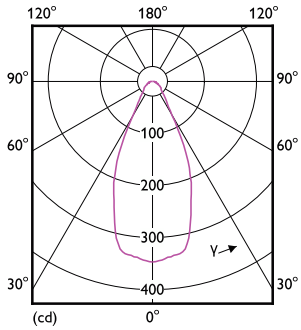

Valonjakotiedot

Spectral Power Distribution Colour - MAS ExpertColor 14.8-75W 930 AR111 45D

Accent Lighting Spots - MAS ExpertColor 14.8-75W 930 AR111 45D

MASTER LEDspot ExpertColor AR111

Valonjakotiedot

Light Distribution Diagram - MAS ExpertColor 14.8-75W 930 AR111 45D