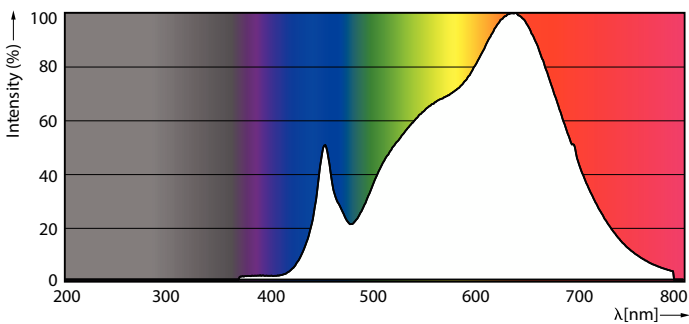

Valonjakotiedot

Spectral Power Distribution Colour - MAS ExpertColor 14.8-75W 930 AR111 45D

Accent Lighting Spots - MAS ExpertColor 14.8-75W 930 AR111 45D

MASTER LEDspot ExpertColor AR111

Valonjakotiedot

Light Distribution Diagram - MAS ExpertColor 14.8-75W 930 AR111 45D