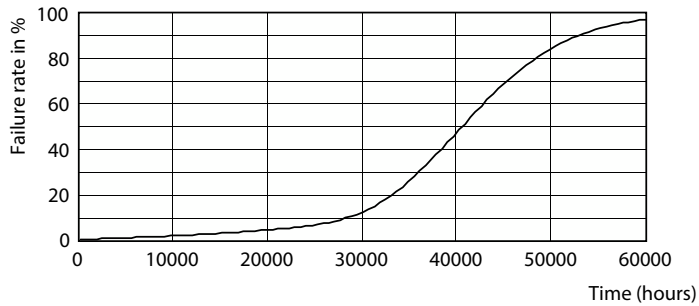

Käyttöikä

Life Expectancy Diagram - MAS ExpertColor 14.8-75W 940 AR111 45D