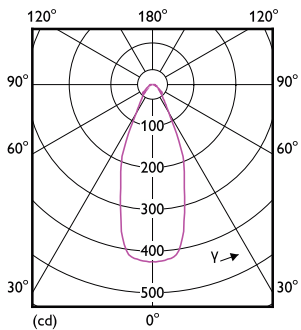

Mittapiirros

Product	D	C
MAS ExpertColor 14.8-75W 940 AR111 45D	111 mm	61 mm

Valonjakotiedot

Light Distribution Diagram - MAS ExpertColor 14.8-75W 940 AR111 45D

Accent Lighting Spots - MAS ExpertColor 14.8-75W 940 AR111 45D