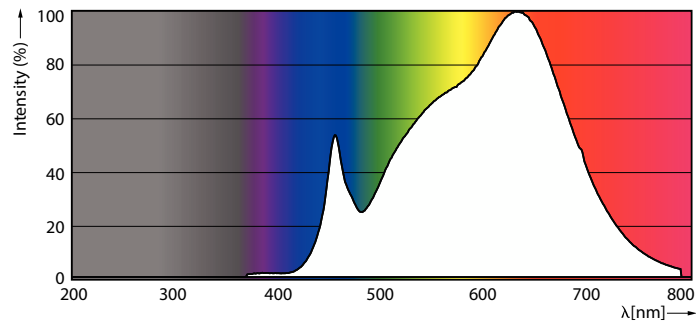

Mittapiirros

Product	D	C
MAS ExpertColor 10.8-50W 930 AR111 24D	111 mm	61 mm

Valonjakotiedot

Spectral Power Distribution Colour - MAS ExpertColor 10.8-50W 930 AR111 24D

Accent Lighting Spots - MAS ExpertColor 10.8-50W 930 AR111 24D