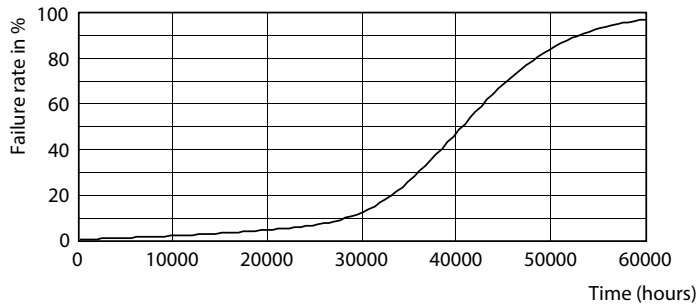

MASTER LEDspot ExpertColor AR111

Valonjakotiedot

Accent Lighting Spots - MAS ExpertColor 10.8-50W 930 AR111 40D

Käyttöikä

Life Expectancy Diagram - MAS ExpertColor 10.8-50W 930 AR111 40D