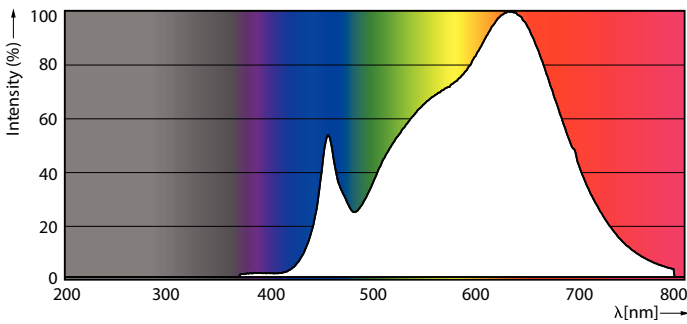

## Valonjakotiedot

Spectral Power Distribution Colour - MAS ExpertColor 10.8-50W 930 AR111 40D

Light Distribution Diagram - MAS ExpertColor 10.8-50W 930 AR111 40D