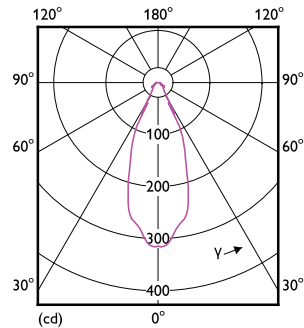

## Mittapiirros

Product	D	C
MAS ExpertColor 10.8-50W 930 AR111 40D	111 mm	61 mm

## Valonjakotiedot

Spectral Power Distribution Colour - MAS ExpertColor 10.8-50W 930 AR111 40D

Light Distribution Diagram - MAS ExpertColor 10.8-50W 930 AR111 40D