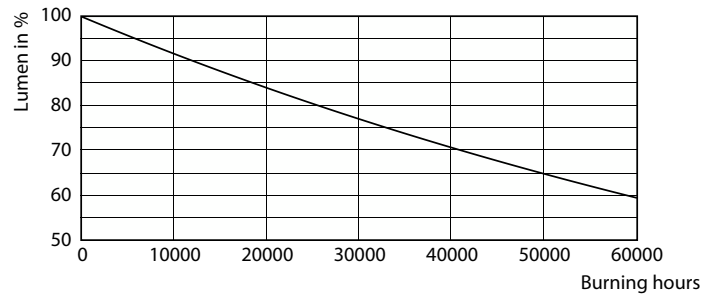

Lumen Maintenance Diagram - MAS ExpertColor 10.8-50W 930 AR111 40D