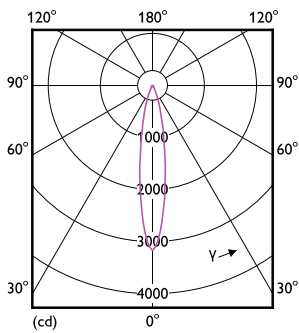

Valonjakotiedot

Light Distribution Diagram - MAS LED ExpertColor 7.5-43W MR16 927 24D

Spectral Power Distribution Colour - MAS LED ExpertColor 7.5-43W MR16 927 24D

MASTER LEDspot ExpertColor LV

Valonjakotiedot