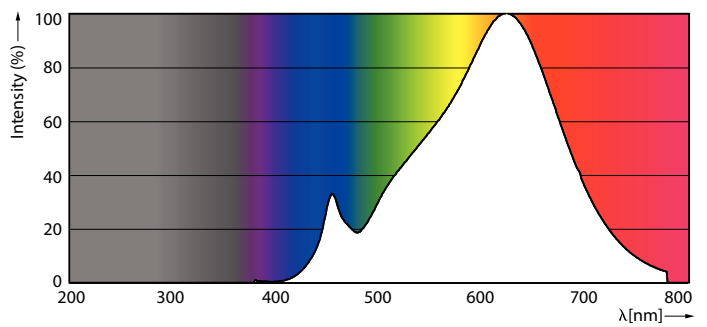

Valonjakotiedot

Light Distribution Diagram - MAS LED ExpertColor 7.5-43W MR16 927 24D

Spectral Power Distribution Colour - MAS LED ExpertColor 7.5-43W MR16 927 24D

MASTER LEDspot ExpertColor LV

Valonjakotiedot