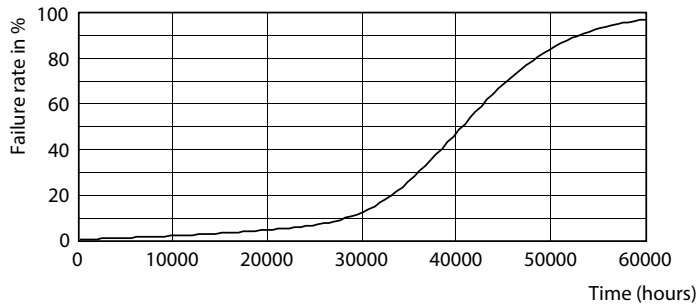

MASTER LEDspot ExpertColor LV

Valonjakotiedot

© 2023 Philips Lighting B.V. Page 1/1

Accent Lighting Spots - MAS LED ExpertColor 7.5-43W MR16 927 24D

Käyttöikä

Life Expectancy Diagram - MAS LED ExpertColor 7.5-43W MR16 927 24D