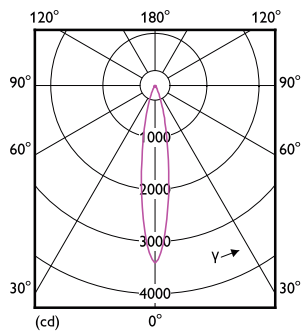

Mittapiirros

Product	D	C
MAS LED ExpertColor 7.5-43W MR16 940 24D	50,5 mm	46 mm

Valonjakotiedot

Spectral Power Distribution Colour - MAS LED ExpertColor 7.5-43W MR16 940 24D

Light Distribution Diagram - MAS LED ExpertColor 7.5-43W MR16 940 24D