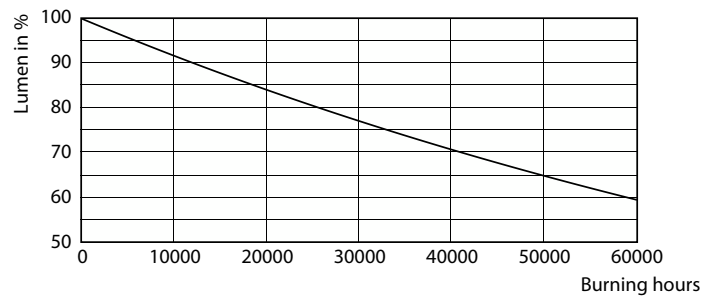

MASTER LEDspot ExpertColor LV

Valonjakotiedot

Accent Lighting Spots - MAS LED ExpertColor 7.5-43W MR16 940 24D

Käyttöikä

Life Expectancy Diagram - MAS LED ExpertColor 7.5-43W MR16 940 24D

Lumen Maintenance Diagram - MAS LED ExpertColor 7.5-43W MR16 940 24D