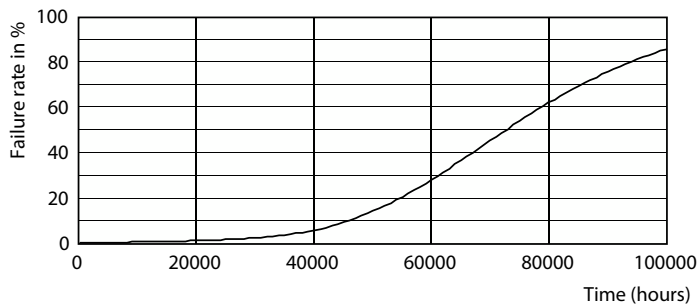

Käyttöikä

Life Expectancy Diagram - MAS LED SON-T IF 9Klm 50W 740 E40