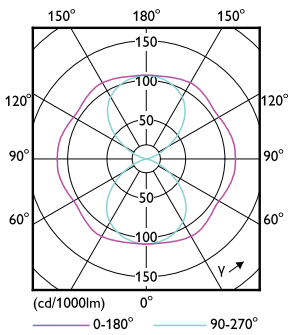

Mittapiirros

Product	D	C
MAS LED SON-T IF 10.8Klm 65W 727 E40	71 mm	262 mm

Valonjakotiedot

Light Distribution Diagram

General uniform lighting - MAS LED SON-T IF 10.8Klm 65W 727 E40

MASTER - LED HID SON-T

Valonjakotiedot