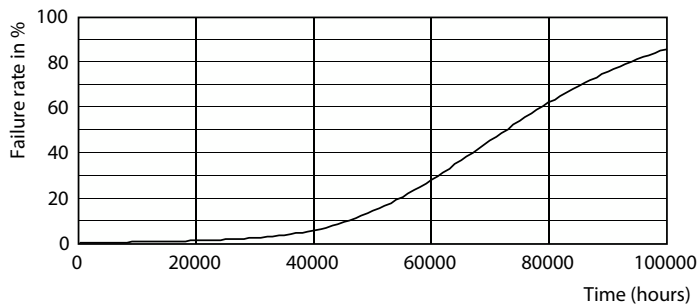

Käyttöikä

Life Expectancy Diagram - MAS LED SON-T IF 10.8klm 65W 727 E40