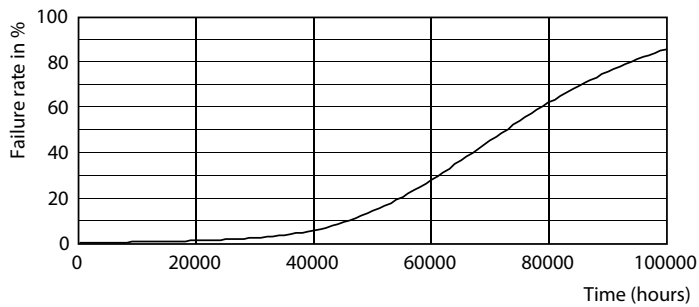

MASTER - LED HID SON-T

Valonjakotiedot

© Philips Lighting B.V. Page 1/1

General uniform lighting - MAS LED SON-T EM 6Klm 34W 740 E27

Käyttöikä

Life Expectancy Diagram - MAS LED SON-T EM 6Klm 34W 740 E27