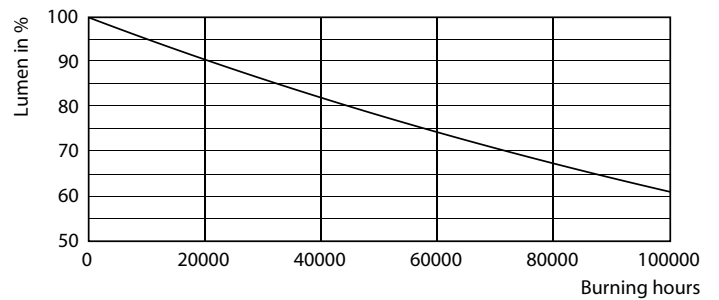

Lumen Maintenance Diagram - MAS LED SON-T EM 6Klm 34W 740 E27