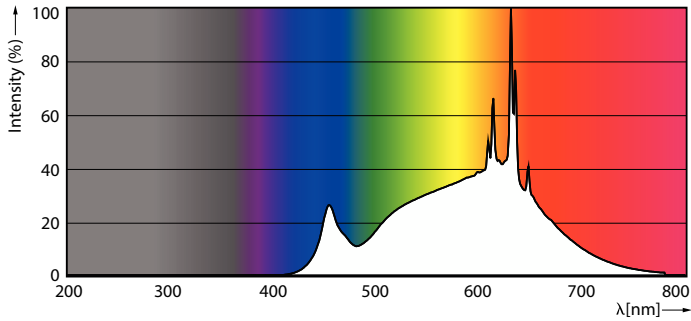

MASTER LEDspot ExpertColor AR111

Valonjakotiedot

Spectral Power Distribution Colour - MAS LEExpertColor 20-100W 930 AR111 45D