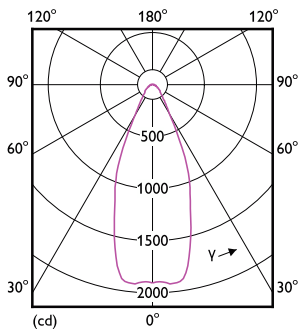

Valonjakotiedot

Light Distribution Diagram - MAS LEDExpertColor 20-100W 930 AR111 45D

Accent Lighting Spots - MAS LEDExpertColor 20-100W 930 AR111 45D