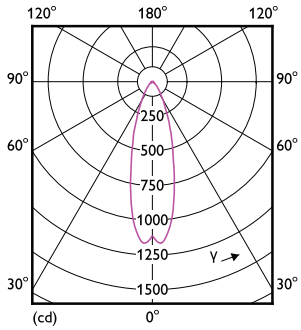

MASTER VALUE LEDspot PAR

Valonjakotiedot

Light Distribution Diagram - MAS LEDspot VLE D 6-50W 927 PAR20 25D