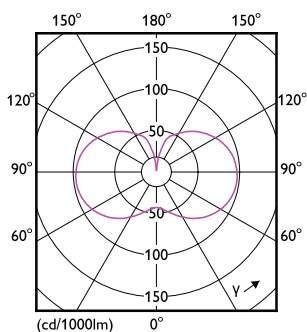

Mittapiirros

Product	D	C
MAS LED HPL M 4Klm 24W 840 E27 FR G	91 mm	249 mm

Valonjakotiedot

Light Distribution Diagram

General uniform lighting - MAS LED HPL M 4Klm 24W 840 E27 FR G

MASTER - LED HID HPL

Valonjakotiedot